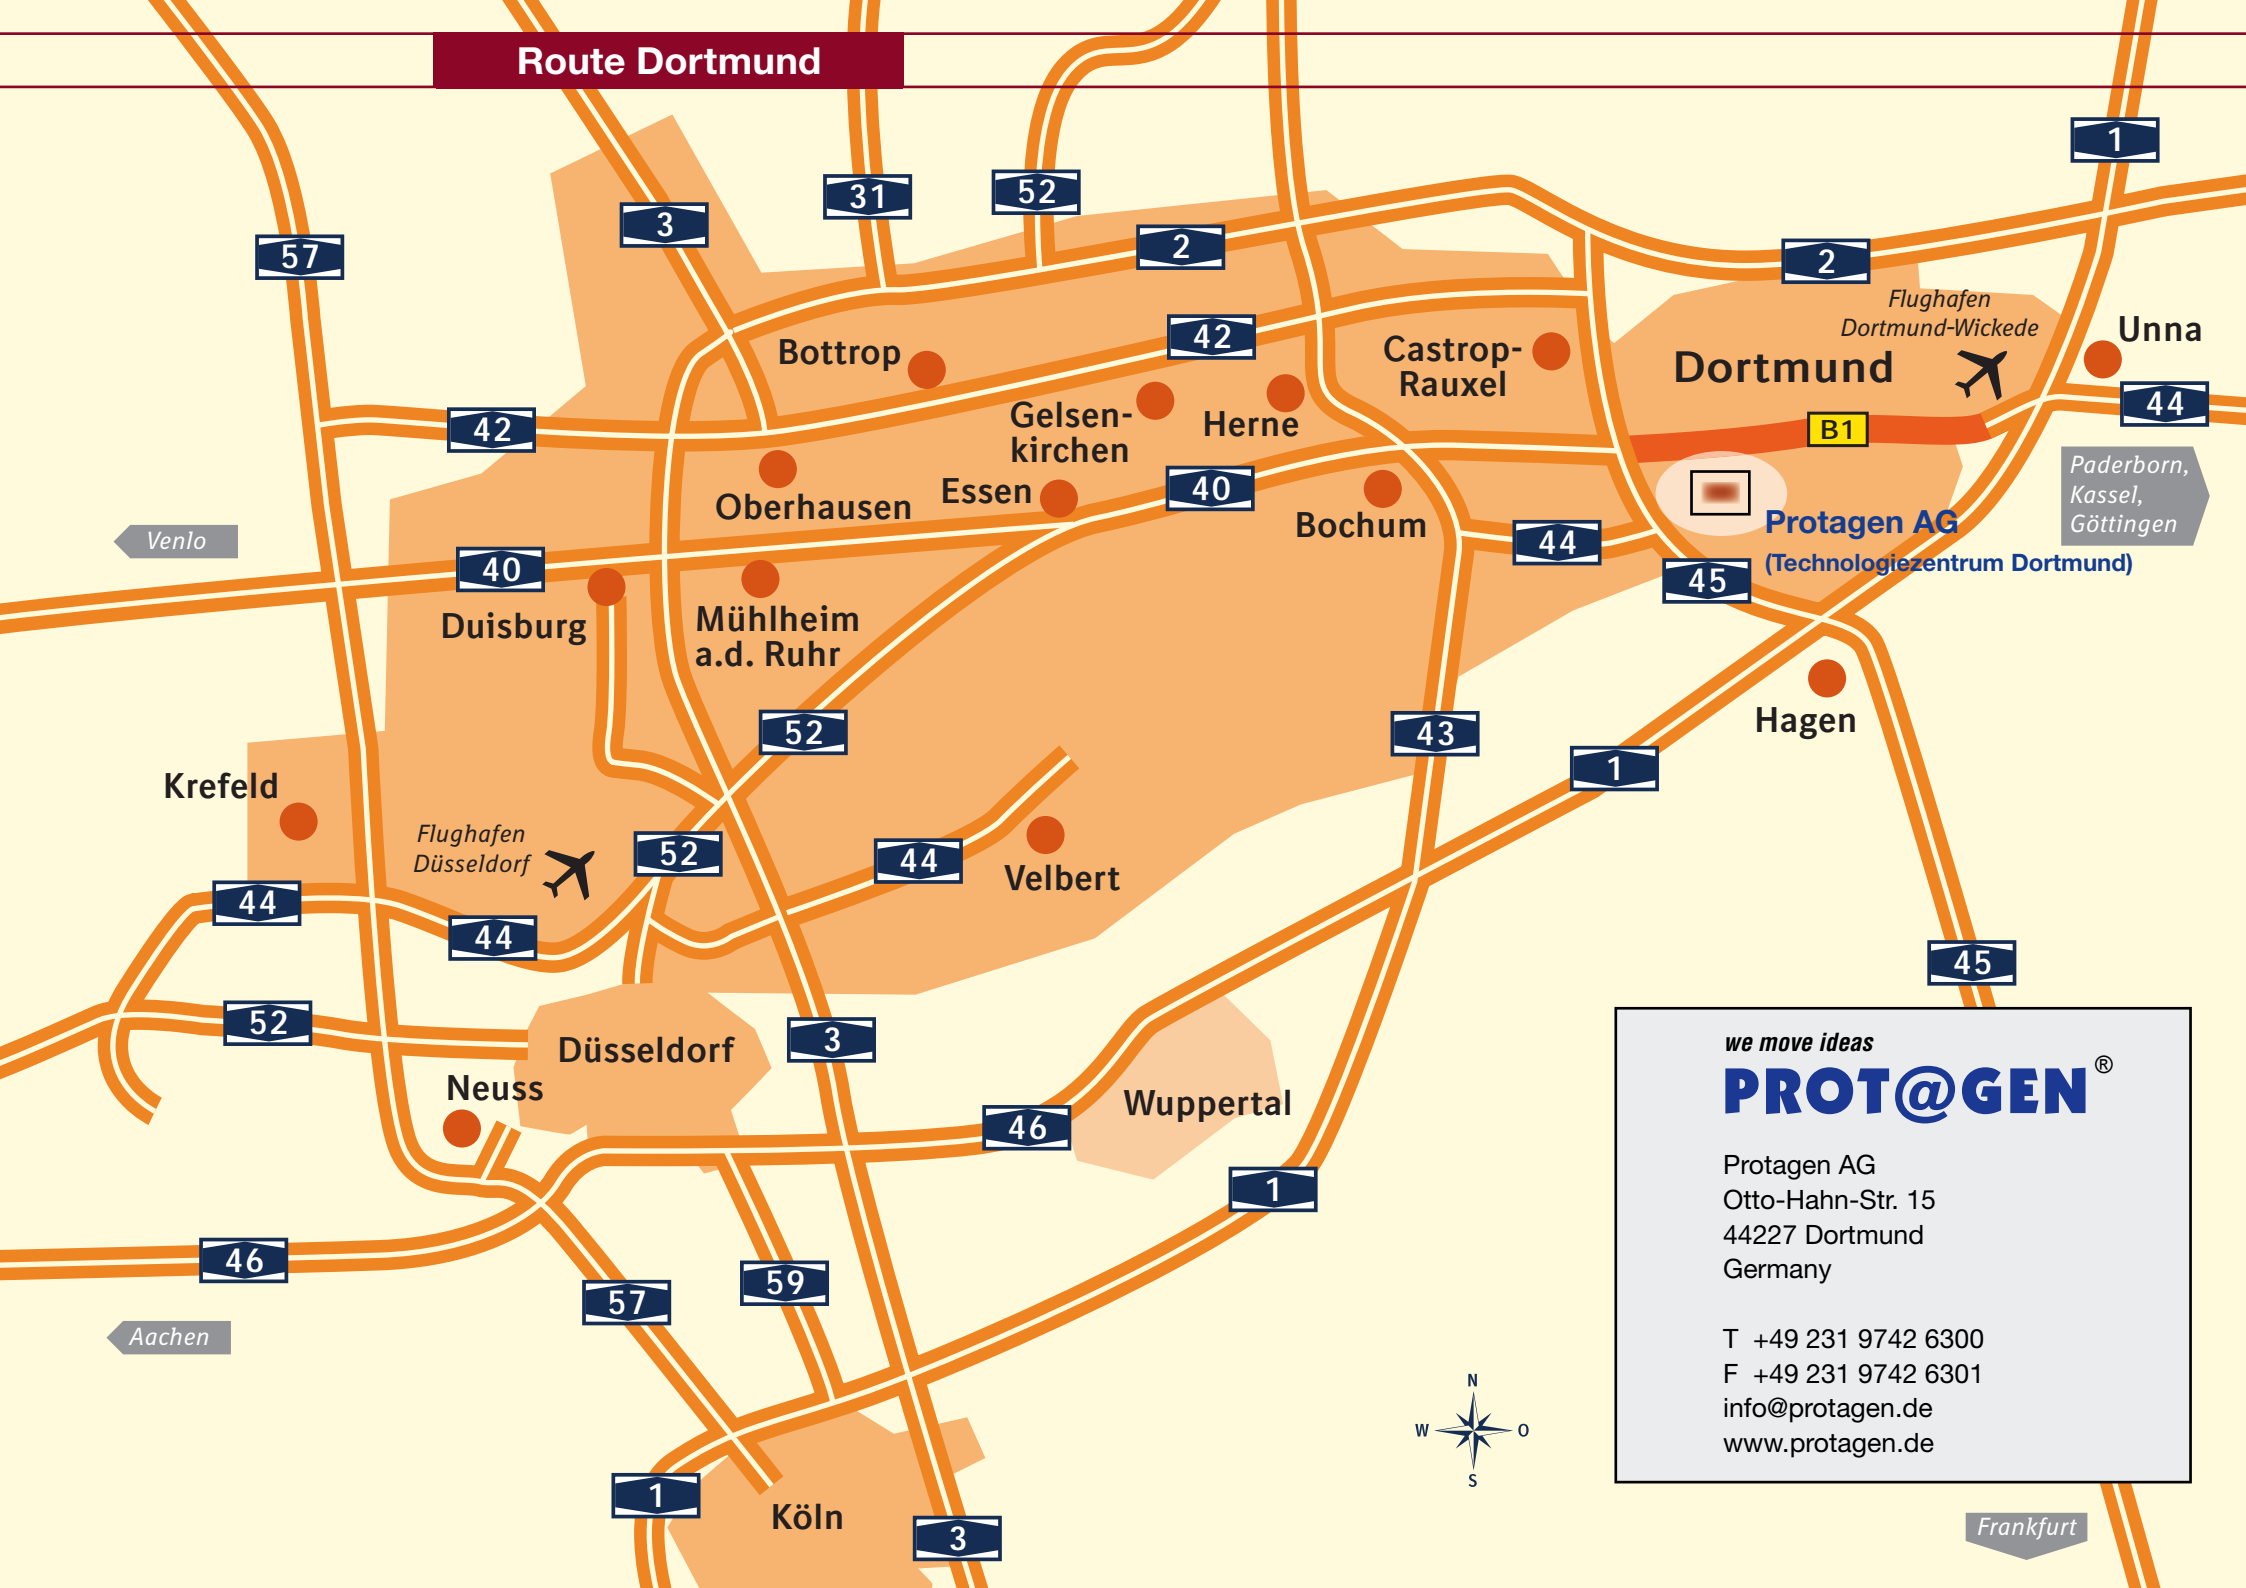

Route Dortmund

we move ideas

PROT@GEN®

Protagen AG
Otto-Hahn-Str. 15
44227 Dortmund
Germany

T +49 231 9742 6300
F +49 231 9742 6301
info@protagen.de
www.protagen.de

Location Dortmund

we move ideas

PROT@GEN[®]

Protagen AG
Otto-Hahn-Str. 15
44227 Dortmund
Germany

T +49 231 9742 6300
F +49 231 9742 6301

The way to us by ...

Car

Follow A 45 (from South and West). Take exit DO-Eichlinghofen and follow the sign to Technologiezentrum. Make a right turn in Otto-Hahn-Str. Protagen AG is found in the BMZ (BioMedizinZentrum), Otto-Hahn-Str. 15, parking lots are available in the rear of the building.
Alternative route via A 40: Take exit DO-Dorstfeld, follow signs to Technologiezentrum. Take second street left into Otto-Hahn-Str.

Train and S-Bahn (S1)

From main station Dortmund we recommend to take a cab (approx. 13 €; 15 min.). Alternatively you may take the „S-Bahn“ S1 to „Dortmund-Universität“. Walk through the Vogelpothsweg and you will reach Protagen in approx. 9 minutes.

Plane

Next interational Airport is Düsseldorf. Take a cab (approx. 50 €; 45 min.) or take th „S-Bahn“ S1 to „Dortmund-Universität“ (see above).
From the airport Dortmund-Wickede we strongly recommend to take a cab (approx. 40 €; 25 min.).